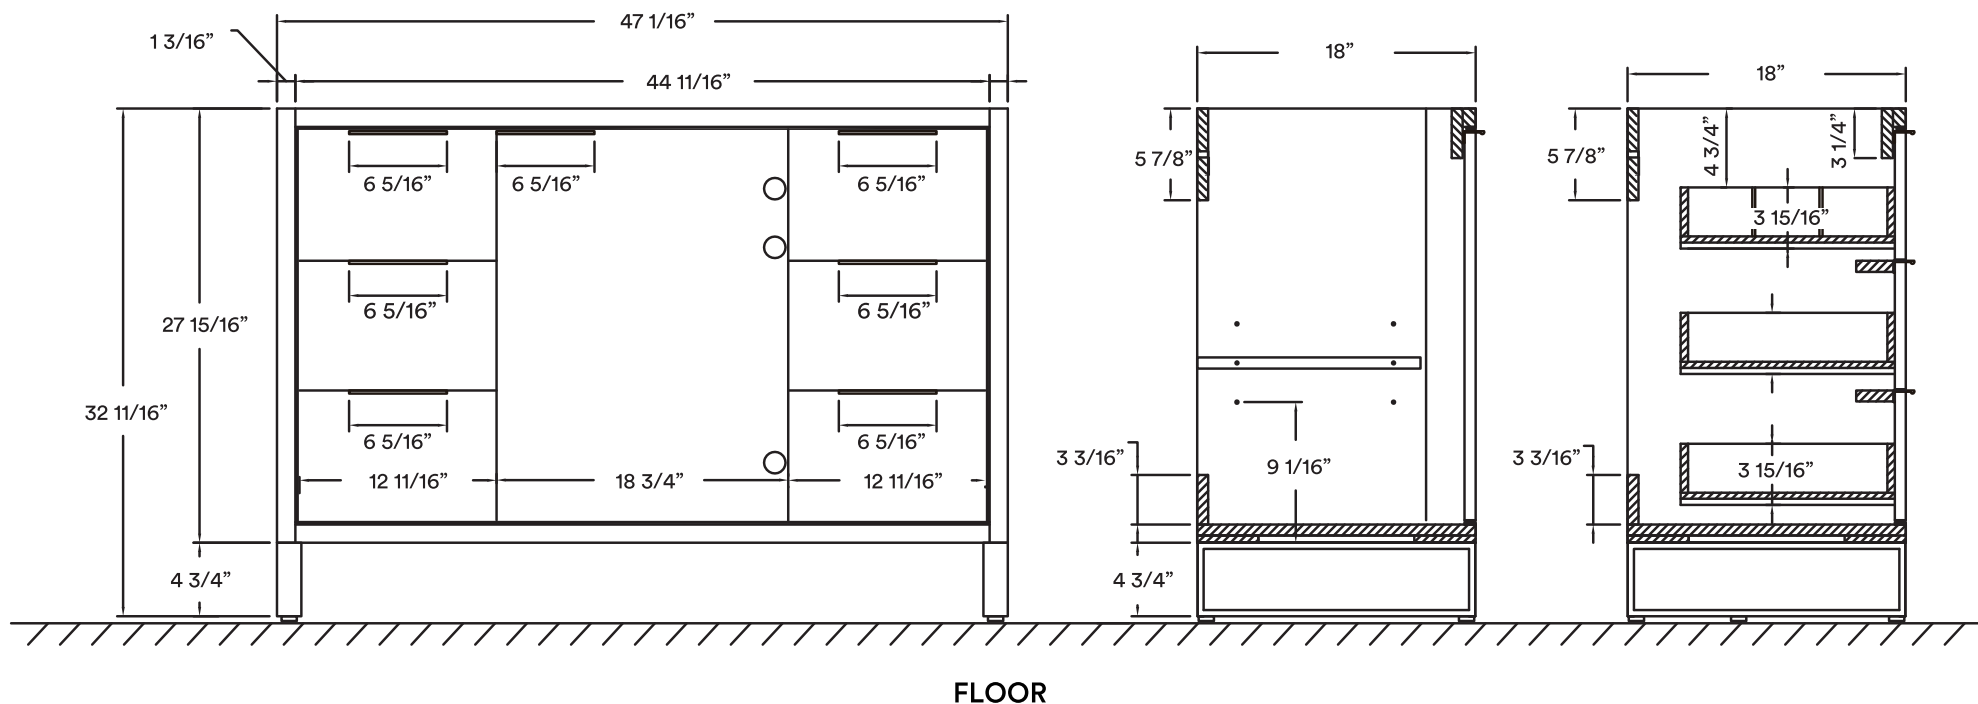

SPECIFICATIONS / TECHNICAL DATA

OPULENCE

VANITY COLLECTION

48"

ATTENTION! Dimensions may vary by up to 3/8". It is highly recommended to pull all dimensions of actual model for installation and measuring purposes.

MODEL# OL48 (ALL COLORS)